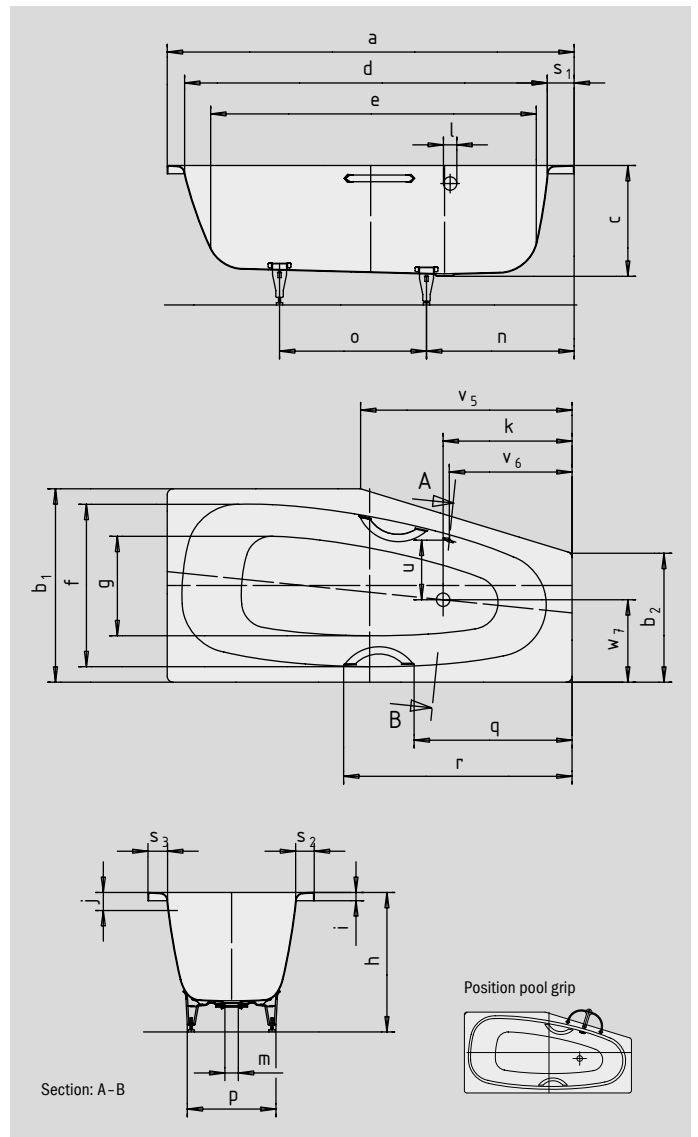

MINI LEFT MINI STAR LEFT

- special shape is ideal for small bathrooms
- one-seater bath with side overflow
- economic water consumption thanks to its tapering interior contours
- made of KALDEWEI steel enamel
- also available with grips
- model available with 2 standard tap holes without extra charge (180 mm centres)

Similar illustration

Model No.		836 / 837	832 / 833
External length	a	1570	1570 mm
External width	b ₁ ; b ₂	700; 475	750; 500 mm
Depth	c	430	430 mm
Internal length (top)	d	1410	1410 mm
Internal length (bottom)	e	1250	1250 mm
Internal width (top)	f	600	600 mm
Internal width (bottom)	g	360	360 mm
Height with feet	h	550-570	550-570 mm
Height of rim	i	32	32 mm
Distance top edge to centre of overflow hole	j	70	70 mm
Distance bath edge to centre of drain hole	k	500	500 mm
Diameter of overflow hole	l	52	52 mm
Diameter of drain hole	m	52	52 mm
Distance foot end of bath edge to centre of foot	n	570	570 mm
Distance between the feet	o	440	490 mm
Max. width of feet	p	430	430 mm
Distance bath edge (foot end) to where grip/handle starts (Mod. 837/833)	q	611,8	611,8 mm
Distance bath edge (foot end) to where grip/handle ends (Mod. 837/833)	r	885,8	885,8 mm
Width of rim (foot end; lengthwise; at overflow)	s ₁ ; s ₂ ; s ₃	100; 48; 70	100; 60; 70 mm
Distance between centre holes	u	246	246 mm
Distance tub edge (foot end) to overflow hole	v	475	475 mm
Length of narrow side	v ₅	738	820 mm
Drain hole off-centre	w ₇	320	320 mm
Water volume** in litres		110	110
Weight of the enamelled bath in kg		45	52
Anti-slip		Ø 288	Ø 288 mm
Full anti-slip		600 x 220	600 x 220 mm

Subject to technical alterations, tolerances and errors. Similar illustration.
** 70 litres displacement on average.